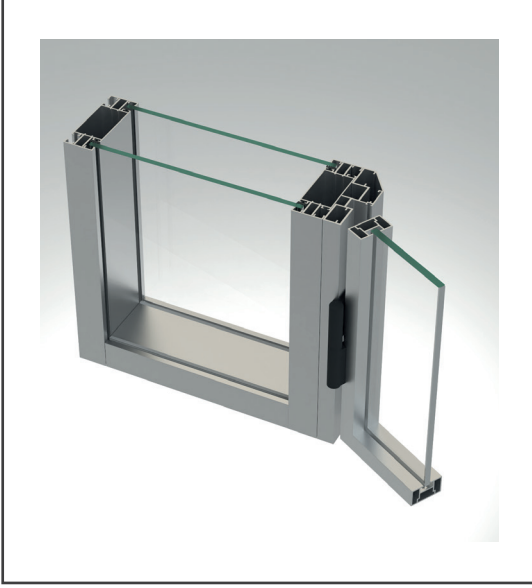

OP 100 Çift Camlı Ofis Bölme / OP 100 Office Partition with Double Glass